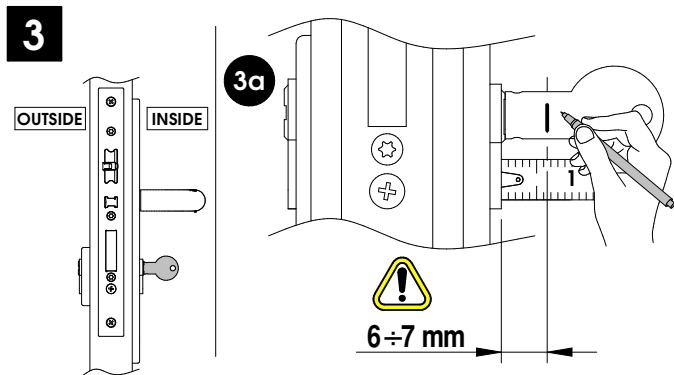

DCSLAE series

Eng Installation

D Montageanleitung

F Installation

E Instalación