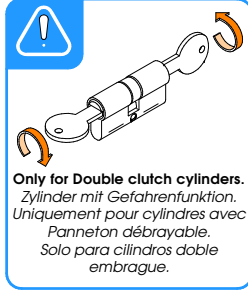

DCSLAE series

Eng Installation

D Montageanleitung

F Installation

E Instalación